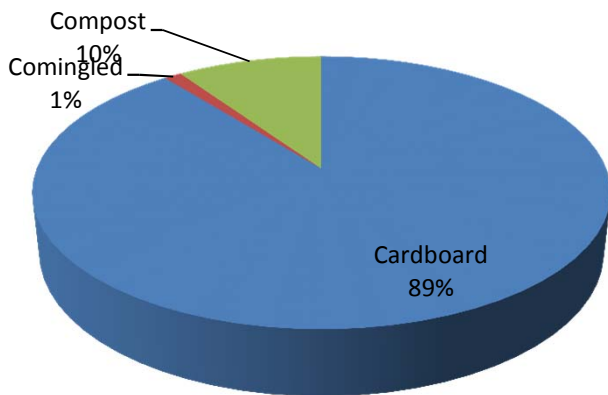

2019	Cardboard Recycling			Comingled Recycling			Composting			Total	
	# pickups	# of yards	Tons	# pickups	# of bins	Tons	# of pickups	Pounds	Tons	# of Pickups	Tons
Jan	10	92	3.45	2	2	0.06	2	1,220	0.61	14	4.12
Feb	8	78	2.93	0	0	0.00	2	940	0.47	10	3.40
Mar	8	68	2.55	0	0	0.00	2	990	0.50	10	3.05
Apr	9	89	3.34	2	2	0.06	3	1,175	0.59	14	3.98
May	9	87	3.26	0	0	0.00	2	765	0.38	11	3.65
Jun	9	76	2.85	1	0	0.00	2	1,690	0.85	12	3.70
Jul	9	85	3.19	1	2	0.06	2	1,100	0.55	12	3.79
Aug	10	82	3.08	2	2	0.06	0	0	0.00	12	3.13
Sep	8	73	2.74	1	2	0.06	0	0	0.00	9	2.79
Oct	11	97	3.64	0	0	0.00	0	0	0.00	11	3.64
Nov	8	75	2.81	5	4	0.11	0	0	0.00	13	2.92
Dec	9	73	2.74	2	3	0.08	0	0	0.00	11	2.82
Total	108	975	36.56	16	17	0.47	15	7,880	3.94	139	40.97
2018	103	904	33.90	7	11	0.41	29	15,590	7.80	139	42.11

Recycling by Month