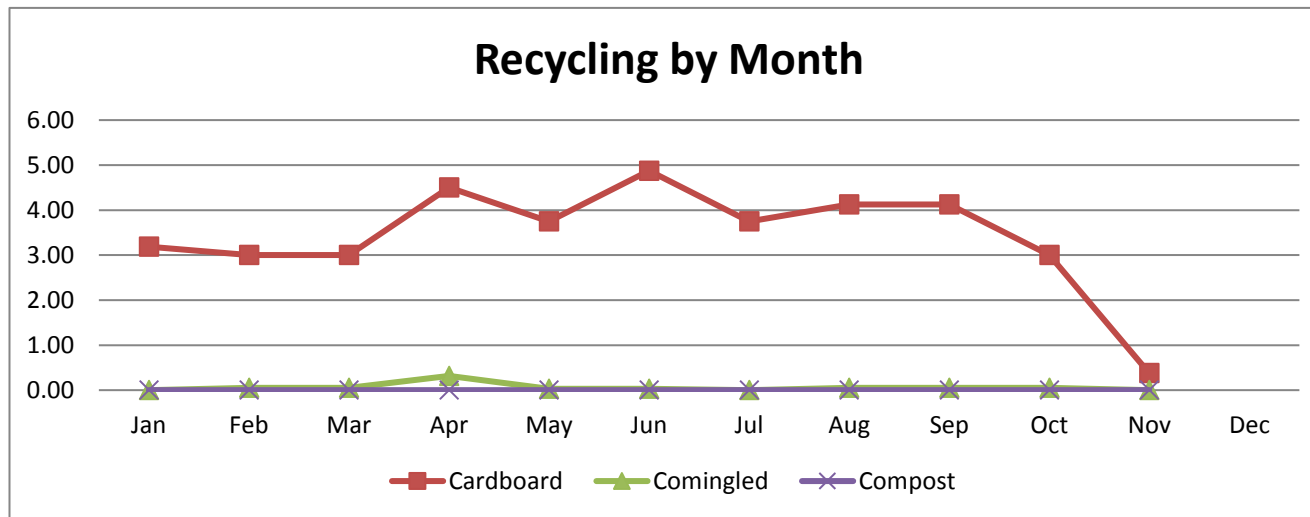

2020	Cardboard Recycling			Comingled Recycling			Composting			Total	
	# pickups	# of yards	Tons	# pickups	# of bins	Tons	# of pickups	Pounds	Tons	# of Pickups	Tons
Jan	9	85	3.19	0	0	0.00	0	0	0.00	9	3.19
Feb	8	80	3.00	2	2	0.06	0	0	0.00	10	3.06
Mar	8	80	3.00	2	2	0.06	0	0	0.00	10	3.06
Apr	12	120	4.50	2	12	0.32	0	0	0.00	14	4.82
May	10	100	3.75	1	1	0.03	0	0	0.00	11	3.78
Jun	13	130	4.88	1	1	0.03	0	0	0.00	14	4.90
Jul	11	100	3.75	0	0	0.00	0	0	0.00	11	3.75
Aug	11	110	4.13	2	2	0.06	0	0	0.00	13	4.18
Sep	11	110	4.13	2	2	0.06	0	0	0.00	13	4.18
Oct	8	80	3.00	2	2	0.06	0	0	0.00	10	3.06
Nov	3	10	0.38	1	0	0.00	0	0	0.00	4	0.38
Dec										0	0.00
<b>Total</b>	<b>104</b>	<b>1005</b>	<b>37.69</b>	<b>15</b>	<b>23.5</b>	<b>0.65</b>	<b>0</b>	<b>0</b>	<b>0.00</b>	<b>119</b>	<b>38.33</b>
2019	108	975	36.56	16	17	0.47	15	7,880	3.94	139	40.97